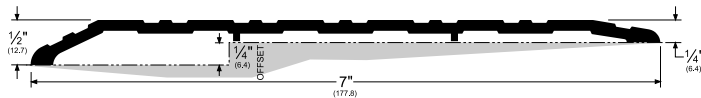

## Pemko Commercial Thresholds: Half Saddle/Offset Saddle Thresholds

The global leader in  
door opening solutions

2727\_

AVAILABLE FINISHES: A, D, G

WIDTH: 7" (177.8 mm)

HEIGHT: 1/2" (12.7 mm)

A (Mill Finish Aluminum)  
D (Dark Bronze Anodized)  
G (Gold Anodized)