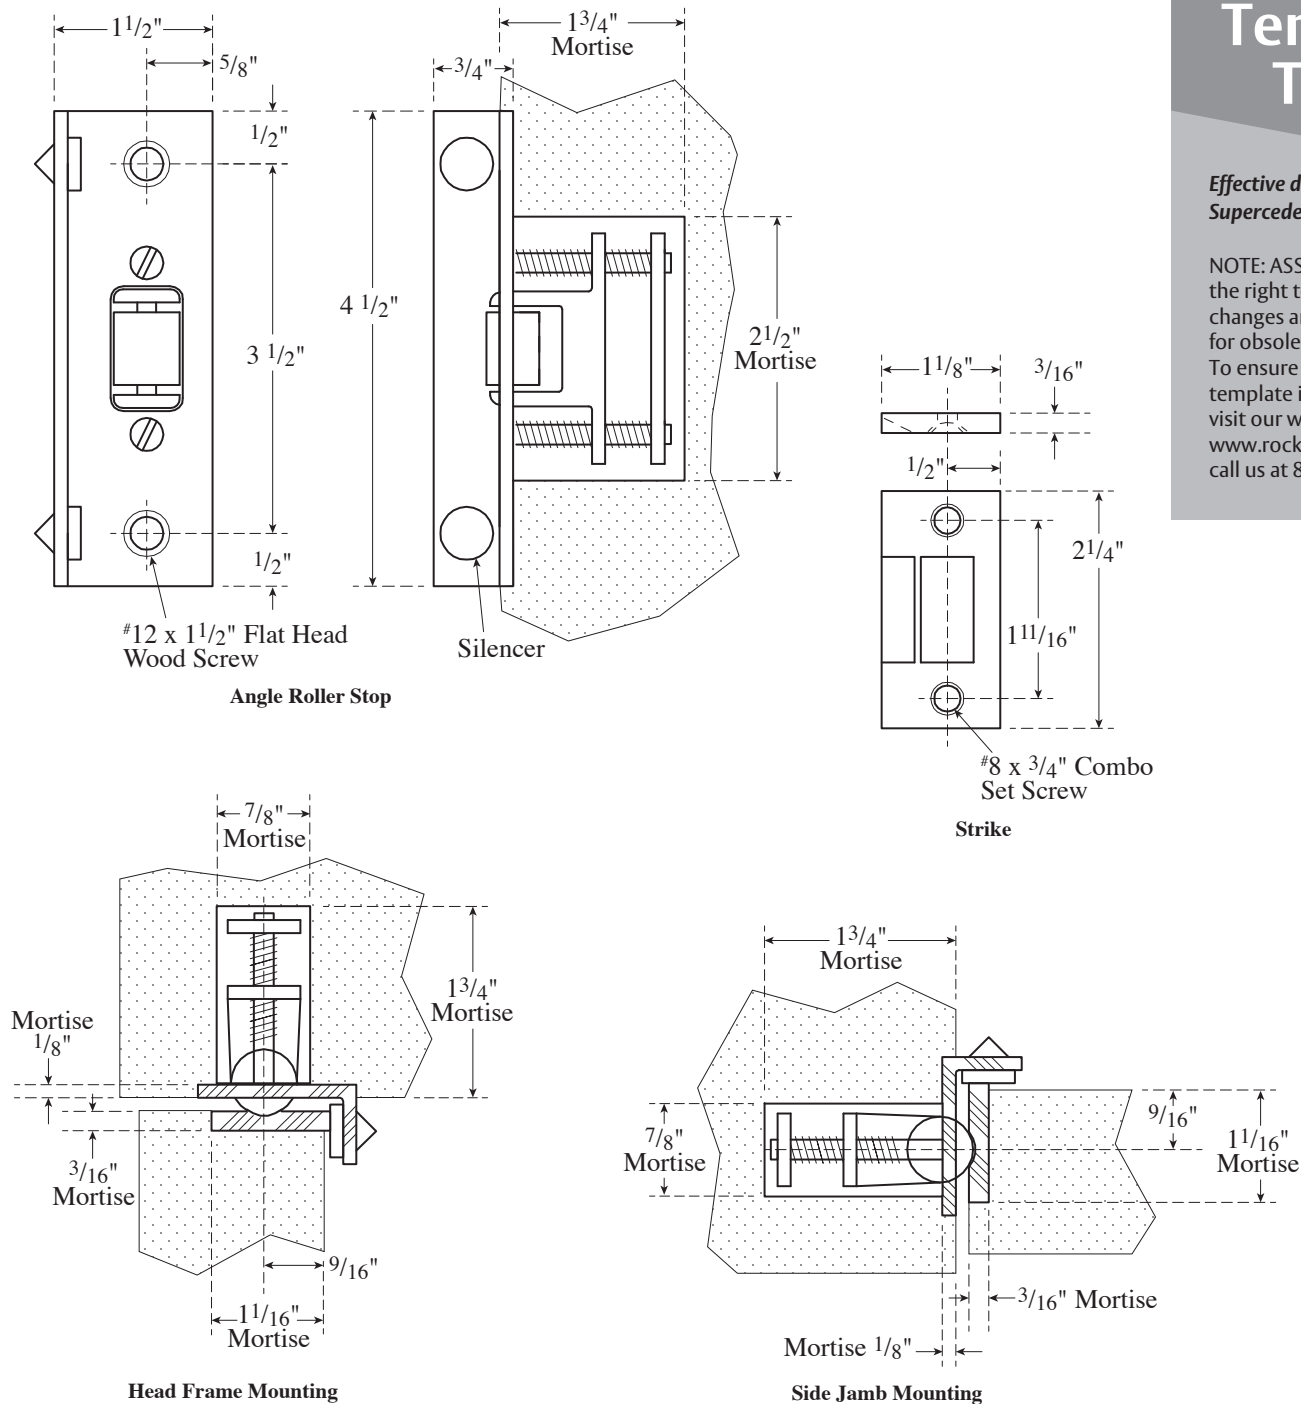

Architectural Door Accessories

ASSA ABLOY

Rockwood 593 Angle Roller Latch

The global leader in
door opening solutions

NOT TO SCALE

Template T-593

Effective date: January 1, 2017
Supersedes: All Previous

NOTE: ASSA ABLOY reserves the right to make product changes and is not responsible for obsolete template errors. To ensure your template is current, please visit our website at www.rockwoodmfg.com or call us at 800-458-2424