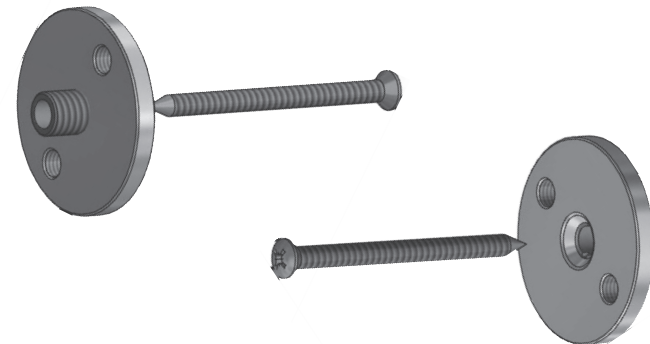

SLSS-DWS-8

Stainless Steel Sliding Door Hardware — Drywall Spacer

PRODUCT CUT SHEET

| |
|---------------|
| PROJECT: |
| SUBMITTED BY: |
| DATE: |
| NOTES: |

Drywall Spacer for Stainless Steel Track

- Spacer Kits Include Two Sizes of Spacers
Allowing Installation Directly to the Blocking
Behind the Drywall
- The Finished Stainless Steel Plate
Accepts Mounting of the SLSS Track
- 6 Total Spacers/6' Track

Note: For Door Sizing Refer to Installation Instruction.

NGP-SLI-SLSS-DWS-8-PCS-0320-A