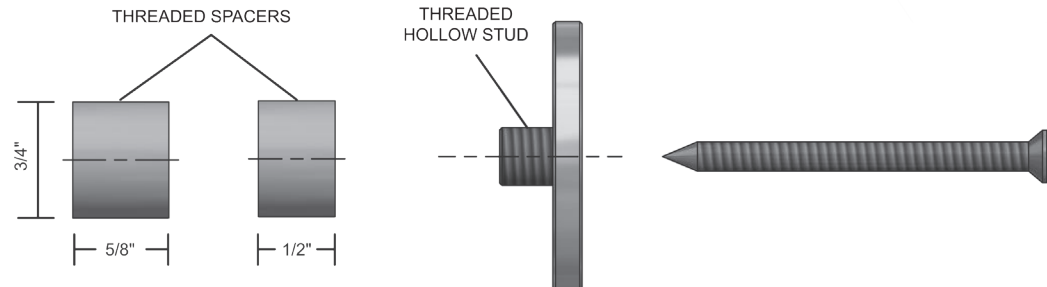

SLSS-DWS-8

Stainless Steel Sliding Door Hardware — Drywall Spacer

PRODUCT CUT SHEET

| |
|---------------|
| PROJECT: |
| SUBMITTED BY: |
| DATE: |
| NOTES: |

Drywall Spacer for Stainless Steel Track

- Spacer Kits Include Two Sizes of Spacers
Allowing Installation Directly to the Blocking
Behind the Drywall
- The Finished Stainless Steel Plate
Accepts Mounting of the SLSS Track
- 6 Total Spacers/6' Track

Note: For Door Sizing Refer to Installation Instruction.

NGP-SLI-SLSS-DWS-8-PCS-0320-A