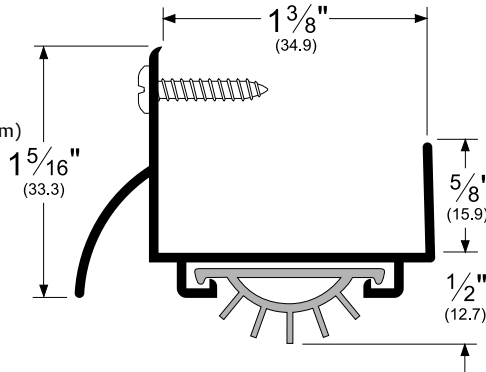

Architectural Door Accessories

ASSA ABLOY

Pemko Door Bottoms: Door Shoes

The global leader in
door opening solutions

215_V

AVAILABLE FINISHES: **A, BDG, D, G, PW, SN**

WIDTH: **1-3/8" (34.9 mm)**

PROFILE HEIGHT 1: **1-5/16" (33.3 mm)** PROFILE HEIGHT 2: **5/8" (15.9 mm)**

TOTAL HEIGHT WITH INSERT: Approx. **1-9/16" (39.7 mm)**

- A** (Mill Finish Aluminum)
- BDG** (Bright Dip Gold Anodized Aluminum)
- D** (Dark Bronze Anodized Aluminum)
- G** (Gold Anodized Aluminum)
- PW** (Painted White Aluminum)
- SN** (Satin Nickel Anodized Aluminum)