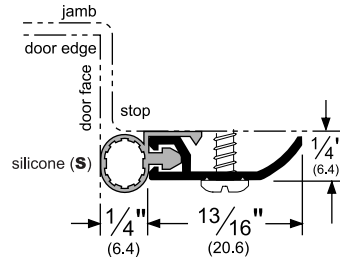

Architectural Door Accessories

ASSA ABLOY

Pemko Perimeter Gasketing: Standard Perimeter Gasketing

The global leader in
door opening solutions

297_S

AVAILABLE FINISHES: A, BDG, D, G, PW, SN

WIDTH: 1/4" (6.4 mm)

PROFILE HEIGHT: 13/16" (20.6 mm)

TOTAL HEIGHT WITH INSERT: 1-1/16" (27.0 mm)

A (Mill Finish Aluminum)

BDG (Bright Dip Gold Anodized Aluminum)

D (Dark Bronze Anodized Aluminum)

G (Gold Anodized Aluminum)

PW (Painted White Aluminum)

SN (Satin Nickel Anodized Aluminum)

TITLE:
PREPARED FOR:
PREPARED BY:
DATE:
COMMENTS: