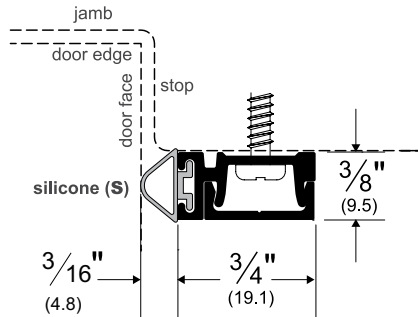

## Pemko Astragals & Meeting Stiles: Split Astragals with Snap Covers-Concealed Fasteners

The global leader in  
door opening solutions

**29310\_S**

AVAILABLE FINISHES: C, D, G

WIDTH: 3/8" (9.5 mm)

PROFILE HEIGHT: 3/4" (19.1 mm)

TOTAL HEIGHT WITH INSERT: 15/16" (23.9 mm)

C (Clear Anodized Aluminum)

D (Dark Bronze Anodized Aluminum)

G (Gold Anodized Aluminum)

TITLE:
PREPARED FOR:
PREPARED BY:
DATE:
COMMENTS: