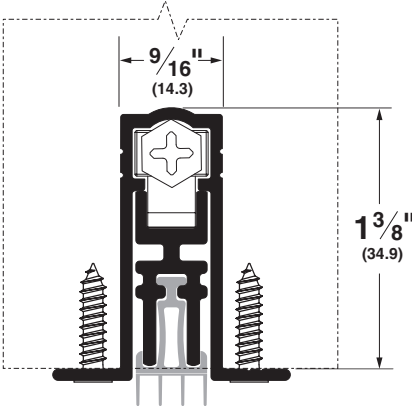

# Architectural Door Accessories

**ASSA ABLOY**

Pemko Door Bottoms:  
Automatic Door Bottoms

The global leader in  
door opening solutions

**STC411APK**

AVAILABLE FINISHES: A  
WIDTH: 9/16" (14.3 mm)  
HEIGHT: 1-3/8" (34.9 mm)