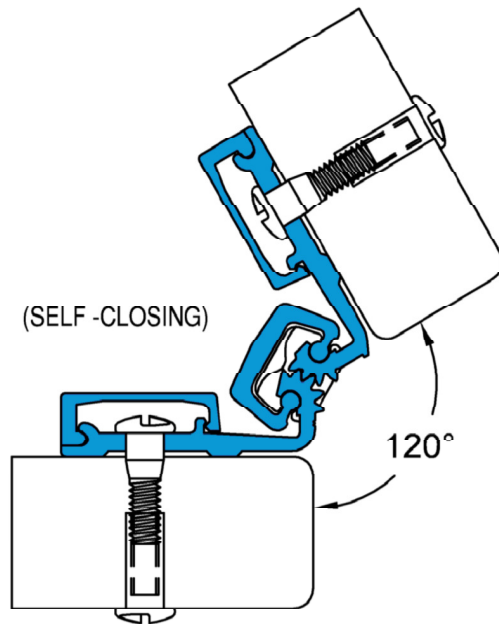

**SL60/SL62**  
DOOR AND FRAME MOUNT FLUSH

**SL60**  
180°  
MAXIMUM  
OPENING

**SL60/SL62**

**SL62**  
120°  
MAXIMUM  
OPENING