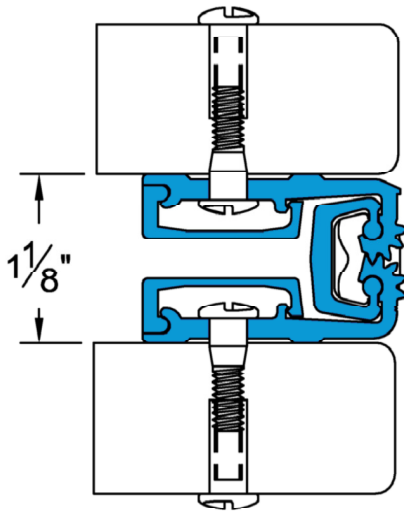

**SL60/SL62**  
DOOR AND FRAME MOUNT FLUSH

**SL60**  
180°  
MAXIMUM  
OPENING

**SL60/SL62**

**SL62**  
120°  
MAXIMUM  
OPENING