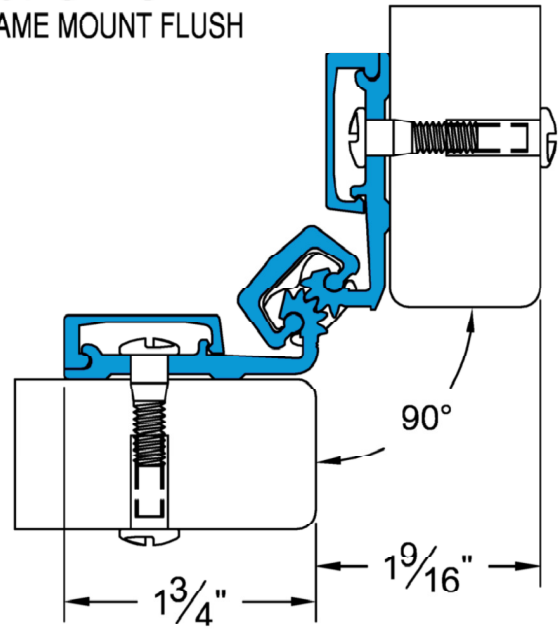

**SL60/SL62**  
DOOR AND FRAME MOUNT FLUSH

**SL60**  
180°  
MAXIMUM  
OPENING

**SL60/SL62**

**SL62**  
120°  
MAXIMUM  
OPENING