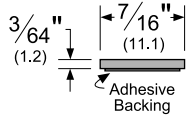

Architectural Door Accessories

ASSA ABLOY

Pemko Adhesive Gasketing:
Adhesive Backing Hot Smoke Seal™ Edge Sealing
(Intumescent) For Category B Doors

The global leader in
door opening solutions

HSS2000_

AVAILABLE FINISHES: **Graphite** (no finish code), **W**
AVAILABLE LENGTHS: 7', 8', 10', 18', 21', 24'
WIDTH: 7/16" (11.1 mm)
HEIGHT: 3/64" (1.2 mm)