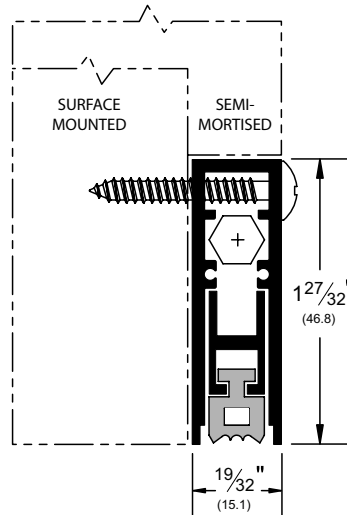

Architectural Door Accessories

ASSA ABLOY

Pemko Door Bottoms: Automatic Door Bottoms

The global leader in
door opening solutions

4131_RL

AVAILABLE FINISHES: **BDG, C, D, SN**

WIDTH: **19/32" (15.1 mm)**

HEIGHT: **1-27/32" (46.8 mm)**

BDG (Bright Dip Gold Anodized)

C (Clear Anodized)

D (Dark Bronze Anodized)

SN (Satin Nickel Anodized)

TITLE:

PREPARED FOR:

PREPARED BY:

DATE:

COMMENTS: