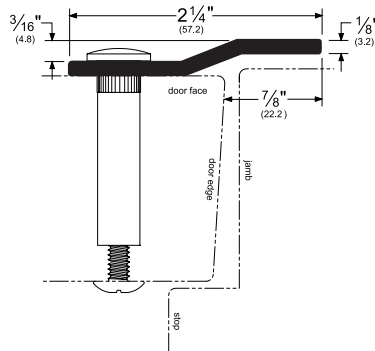

## Pemko Astragals & Meeting Stiles: Locking Astragals

The global leader in  
door opening solutions

**3572\_**

AVAILABLE FINISHES: SP, SS

PROFILE WIDTH: 2-1/4" (57.2 mm)

HEIGHT: 5/16" (8.0 mm)

SP (Galvanized Steel)