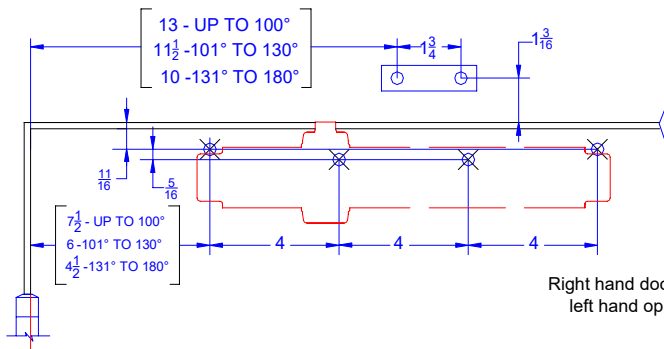

**300 Push Side Top Jamb Drop Plate
Permits 180° Maximum Opening**

Left hand door shown,
right hand opposite.

**Push Side Mount On:
300TJ Drop Plate**

316 TJ

**300 Regular (Push Side) Drop Plates
Permits 180° Maximum Opening**

Right hand door shown,
left hand opposite.

**Push Side Mount On:
300 REG. Drop Plate**

300 REG.

**300 PA Push Side (Door Mount) Drop Plates
Permits 180° Max. Opening, Butt Size 5x5 Max.**

Left hand door shown,
right hand opposite.

**Push Side Mount On:
300PA Drop Plate**

300PA

INCH	5/16	1/2	5/8	11/16	15/16	1	1 1/8	1 3/16	1 1/4	1 3/8	1 3/4	1 7/8
M.M.	8	13	15	17	24	25	28	30	32	35	44	48
INCH	2 13/16	3 3/8	4	4 1/2	5 1/2	6	7 1/2	8 3/8	10	10 7/8	11 1/2	13
M.M.	71	95	102	114	140	152	191	213	254	276	292	330