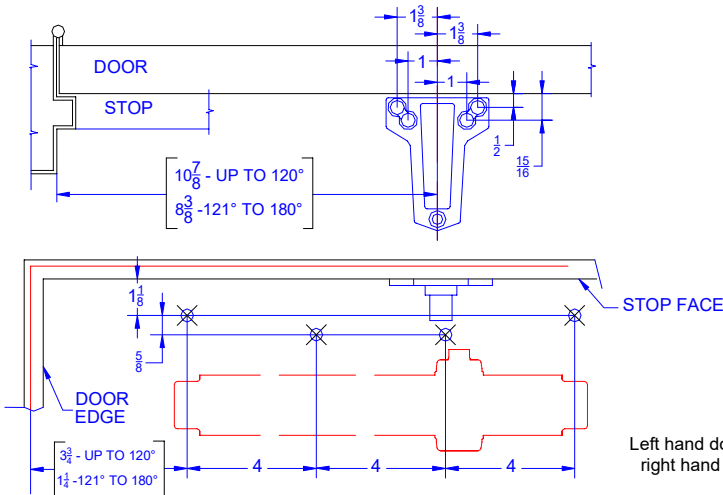

**300 Push Side Top Jamb Drop Plate
Permits 180° Maximum Opening**

Left hand door shown,
right hand opposite.

**Push Side Mount On:
300TJ Drop Plate**

316 TJ

**300 Regular (Push Side) Drop Plates
Permits 180° Maximum Opening**

Right hand door shown,
left hand opposite.

**Push Side Mount On:
300 REG. Drop Plate**

300 REG.

**300 PA Push Side (Door Mount) Drop Plates
Permits 180° Max. Opening, Butt Size 5x5 Max.**

Left hand door shown,
right hand opposite.

**Push Side Mount On:
300PA Drop Plate**

300PA

INCH	5/16	1/2	5/8	11/16	15/16	1	1 1/8	1 3/16	1 1/4	1 3/8	1 3/4	1 7/8
M.M.	8	13	15	17	24	25	28	30	32	35	44	48
INCH	2 13/16	3 3/8	4	4 1/2	5 1/2	6	7 1/2	8 3/8	10	10 7/8	11 1/2	13
M.M.	71	95	102	114	140	152	191	213	254	276	292	330