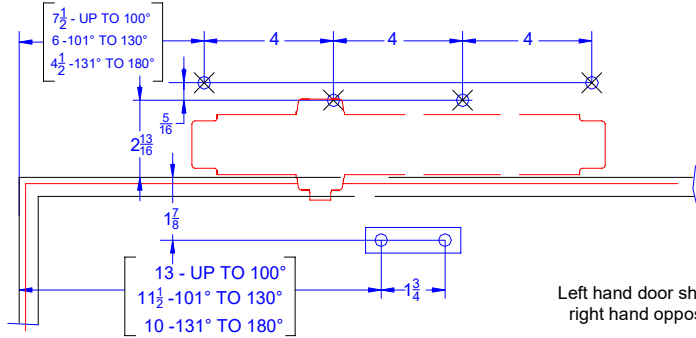

**300 Push Side Top Jamb Drop Plate
Permits 180° Maximum Opening**

Left hand door shown,
right hand opposite.

**Push Side Mount On:
300TJ Drop Plate**

316 TJ

**300 Regular (Push Side) Drop Plates
Permits 180° Maximum Opening**

Right hand door shown,
left hand opposite.

**Push Side Mount On:
300 REG. Drop Plate**

300 REG.

**300 PA Push Side (Door Mount) Drop Plates
Permits 180° Max. Opening, Butt Size 5x5 Max.**

Left hand door shown,
right hand opposite.

**Push Side Mount On:
300PA Drop Plate**

300PA

INCH	5/16	1/2	5/8	11/16	15/16	1	1 1/8	1 3/16	1 1/4	1 3/8	1 3/4	1 7/8
M.M.	8	13	15	17	24	25	28	30	32	35	44	48
INCH	2 13/16	3 3/8	4	4 1/2	5 1/2	6	7 1/2	8 3/8	10	10 7/8	11 1/2	13
M.M.	71	95	102	114	140	152	191	213	254	276	292	330