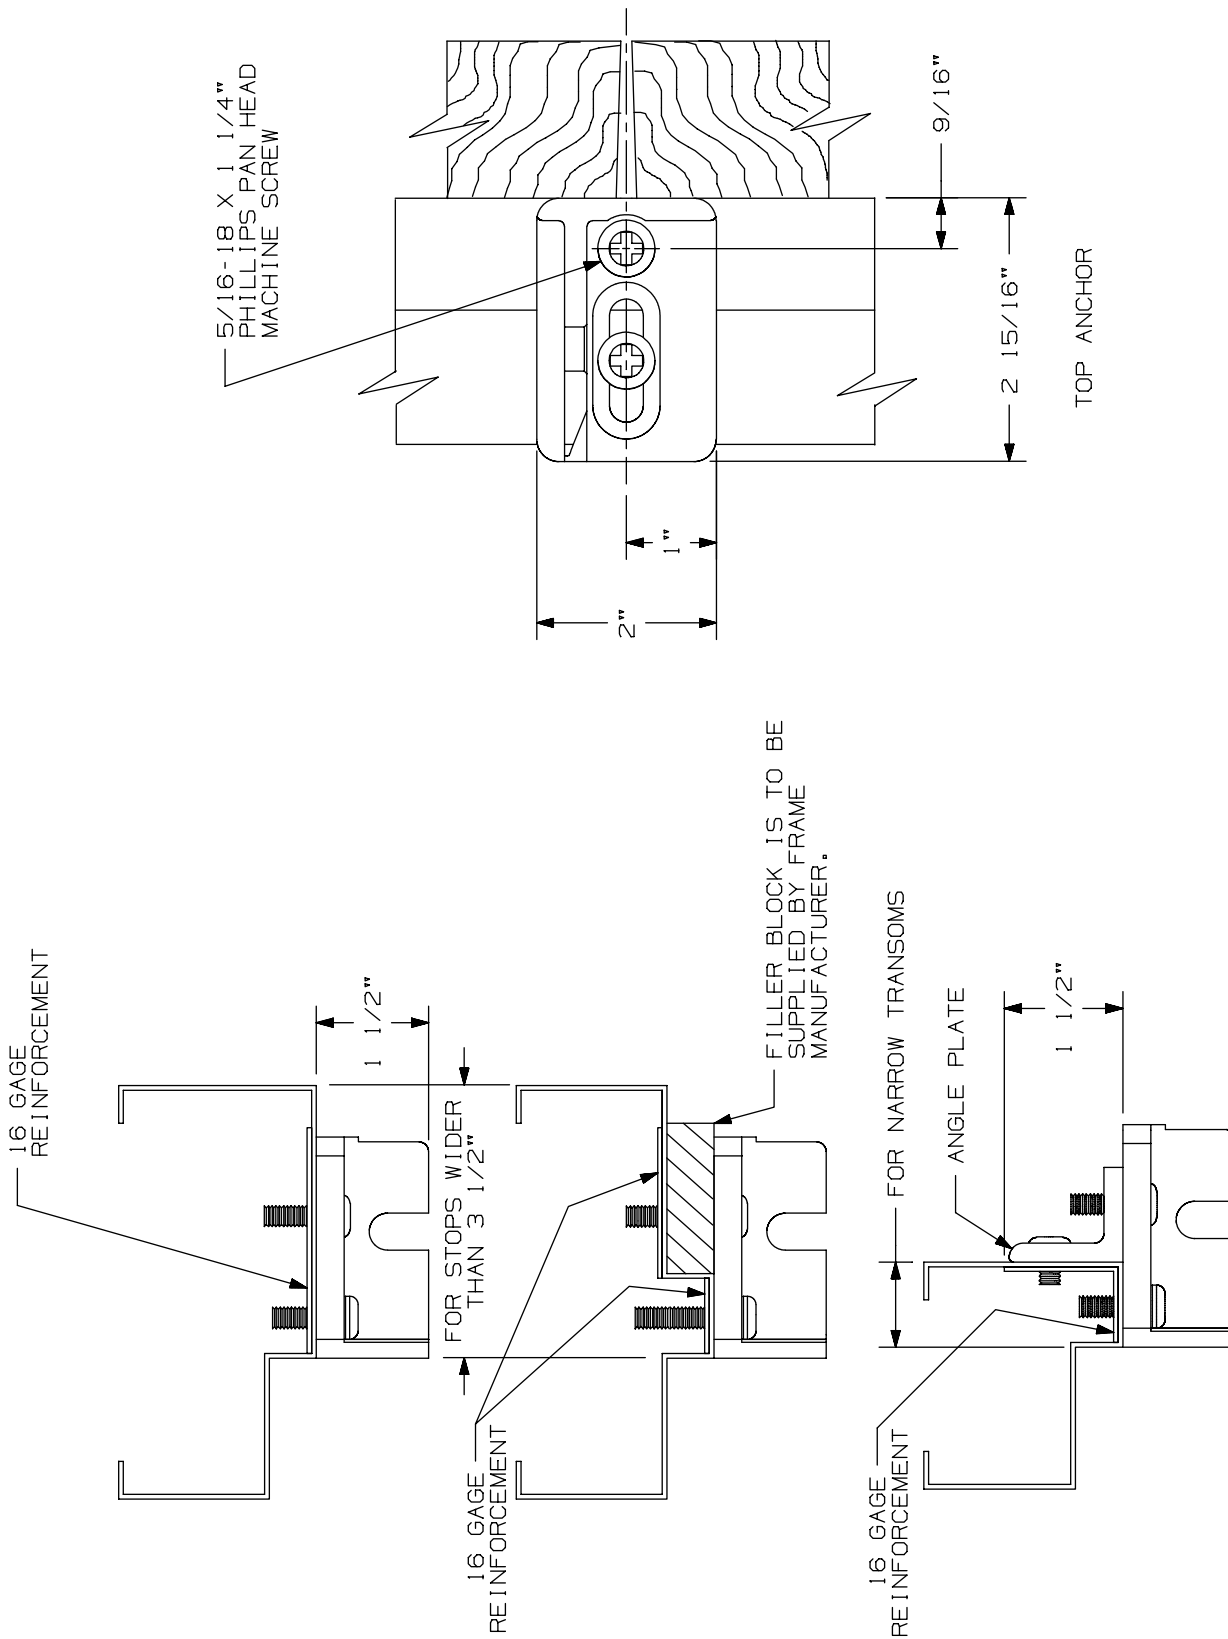

KR4023 Removable Mullion

Metal or Wood Door

NOTE: REINFORCEMENT FOR ALL SHEET METAL FRAMES IS TO BE SUPPLIED BY FRAME MANUFACTURER.

TEMPLATE
T-4401-a