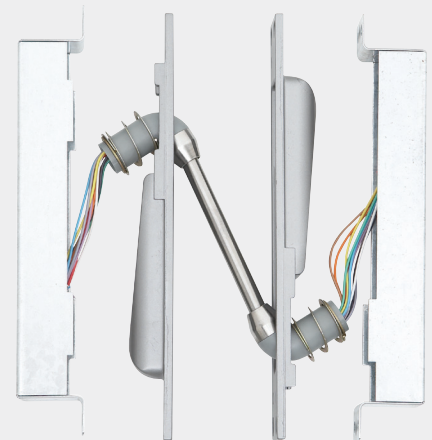

VON DUPRIN®

Electrical power transfer

Overview

Electric power transfer provides a means of transferring electrical power from a door frame to the edge of a swinging door. The units are completely concealed when the door is in the closed position, and are ideally suited for installations involving abuse or heavy traffic.

Two models are available; EPT-2, two 18 gauge wires and EPT-10, ten 24 gauge wires.

Features and benefits

- UL Listed for use on fire doors
- UL listed as Miscellaneous Door Accessory
- Ball-and-socket joint construction provides cut and pinch protection for wiring
- Built for heavy traffic and high abuse openings

Door applications

- Up to 5" butt hinges – 180° swing.
- 5 1/2" butt hinges – 130° swing.
- 6" butt hinges – 110° swing.
- 3/4" offset pivots – 180° swing.

Not for use with swing clear hinges, center-hung pivots, pocket pivots or balanced doors.