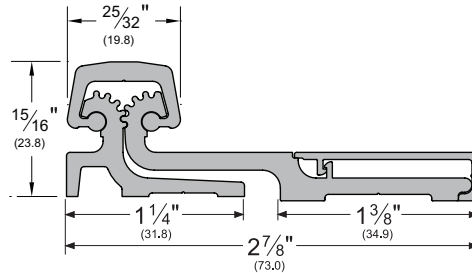

Architectural Door Accessories

ASSA ABLOY

PemkoHinge® Continuous Geared Hinges: Full-Surface Hinges: Standard

The global leader in
door opening solutions

AVAILABLE FINISHES: **BL**, **C**, **D**, **G**, **PW**, **SN**

WIDTH: **1-1/4" (31.8 mm)**
(frame side - leaf)

WIDTH: **1-3/8" (34.9 mm)**
(door side - leaf)

WIDTH: **2-7/8" (73.0 mm)**
(total width of hinge)

CAP WIDTH: **25/32" (19.8 mm)**

HEIGHT: **15/16" (23.0 mm)**
(total height of hinge)

BL (Black Anodized) - special request only

C (Clear Anodized)

D (Dark Bronze Anodized)

G (Gold Anodized)

PW (Painted White) - special request only

SN (Satin Nickel Anodized)

TITLE:
PREPARED FOR:
PREPARED BY:
DATE:
COMMENTS: