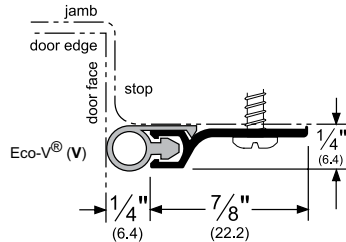

Architectural Door Accessories

ASSA ABLOY

Pemko Perimeter Gasketing: Standard Perimeter Gasketing

The global leader in
door opening solutions

303_V

AVAILABLE FINISHES: **A, BDG, D, G, PW, SN**

WIDTH: **1/4" (6.4 mm)**

PROFILE HEIGHT: **7/8" (22.2 mm)**

TOTAL HEIGHT WITH INSERT: **1-1/8" (28.6 mm)**

- A** (Mill Finish Aluminum)
- BDG** (Bright Dip Gold Anodized Aluminum)
- D** (Dark Bronze Anodized Aluminum)
- G** (Gold Anodized Aluminum)
- PW** (Painted White Aluminum)
- SN** (Satin Nickel Anodized Aluminum)