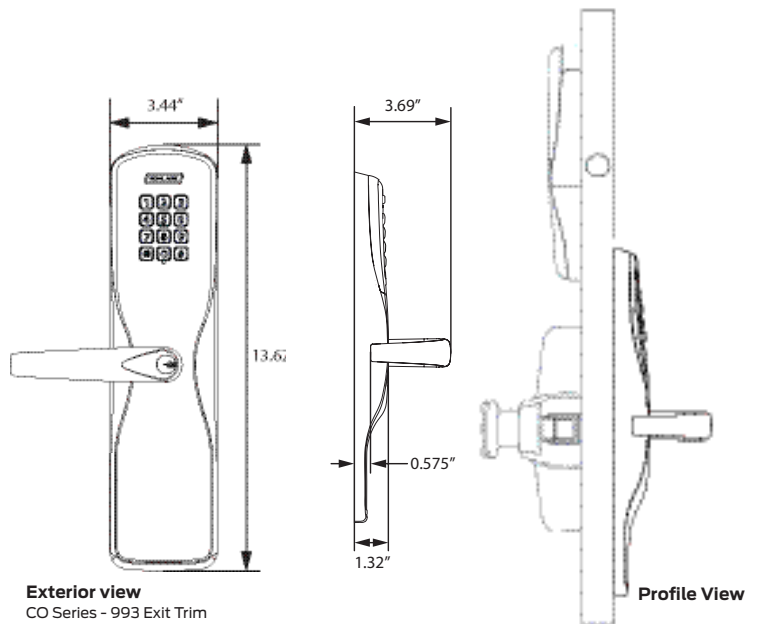

Compatibility

Reader options	CO-100	CO-200/CO-220	CO-250
KP keypad	X	X	
PR proximity		X	
PRK proximity + keypad		X	
MS magnetic stripe		X	X
MSK magnetic stripe + keypad		X	X

Programming options

Reader options	CO-100	CO-200/CO-220	CO-250
Computer		X	X
Manual	X	X