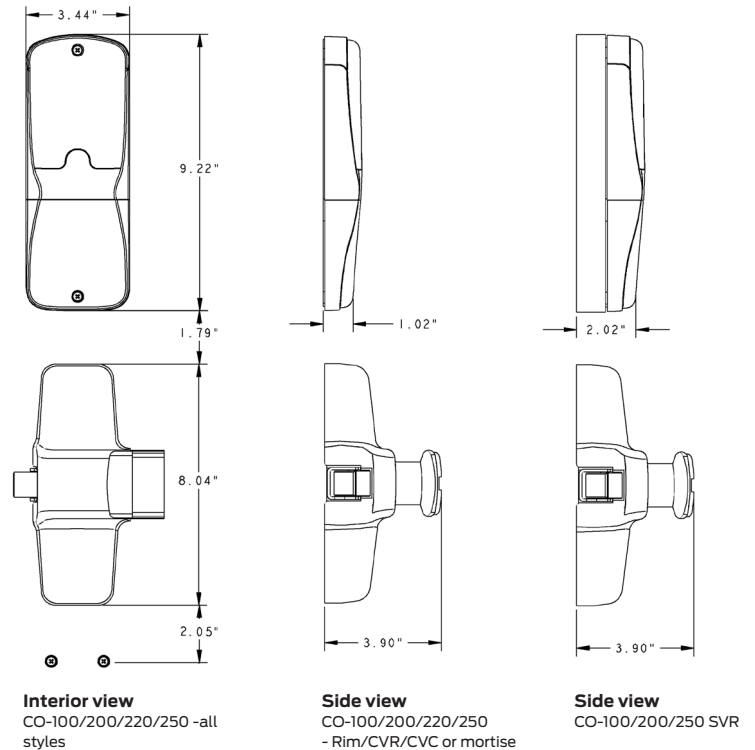

Exterior view
CO Series - 993 Exit Trim

Interior view
CO-100/200/220/250 -all styles

Side view
CO-100/200/220/250
- Rim/CVR/CVC or mortise

Side view
CO-100/200/250 SVR

Note: (2) #7 fasteners with decorative washers located 11.88" below bottom edge of lock

Allegion, the Allegion logo, Falcon, Schlage, the Schlage logo and Von Duprin are trademarks of Allegion plc, its subsidiaries and/or affiliates in the United States and other countries. All other trademarks are the property of their respective owners.

About Allegion

Allegion (NYSE: ALLE) is a global pioneer in safety and security, with leading brands like CISA®, Interflex®, LCN®, Schlage®, SimonsVoss® and Von Duprin®. Focusing on security around the door and adjacent areas, Allegion produces a range of solutions for homes, businesses, schools and other institutions. Allegion is a $2 billion company, with products sold in almost 130 countries. For more, visit www.allegion.com.

KRYPTONITE ■ LCN ■ ■ STEELCRAFT ■ VON DUPRIN

© 2018 Allegion
004183, Rev. 08/18
www.allegion.com/us