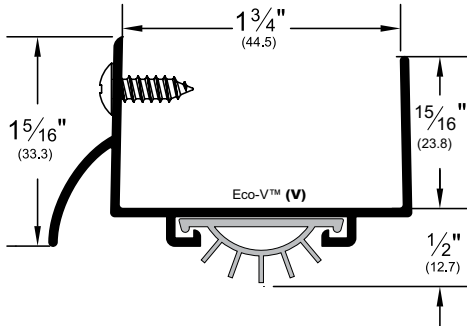

Architectural Door Accessories

ASSA ABLOY

Pemko Door Bottoms: Door Shoes

The global leader in
door opening solutions

216_V

AVAILABLE FINISHES: **A, B, BDG, D, G, PW, SN**

WIDTH: **1-3/4" (44.5 mm)**

PROFILE HEIGHT 1: **1-5/16" (33.3 mm)** PROFILE HEIGHT 2: **5/8" (15.9 mm)**

TOTAL HEIGHT WITH INSERT: Approx. **1-9/16" (39.7 mm)**

- A** (Mill Finish Aluminum)
- B** (Mill Finish Extruded Bronze [Brass])
- BDG** (Bright Dip Gold Anodized Aluminum)
- D** (Dark Bronze Anodized Aluminum)
- G** (Gold Anodized Aluminum)
- PW** (Painted White Aluminum)
- SN** (Satin Nickel Anodized Aluminum)