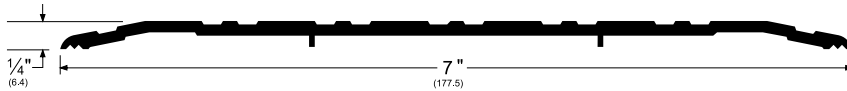

## Pemko Commercial Thresholds: Saddle Thresholds

The global leader in  
door opening solutions

276\_

AVAILABLE FINISHES: A, B, D, G

WIDTH: 7" (177.5 mm)

HEIGHT: 1/4" (6.4 mm)

A (Mill Finish Aluminum)

B (Mill Finish Extruded Bronze [Brass])